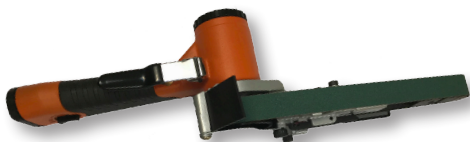

SmartLine Belt Sanders

Quality belts sanders for tidying up those welds Available in two sizes:

330mm x 10mm & 520mm x 20mm